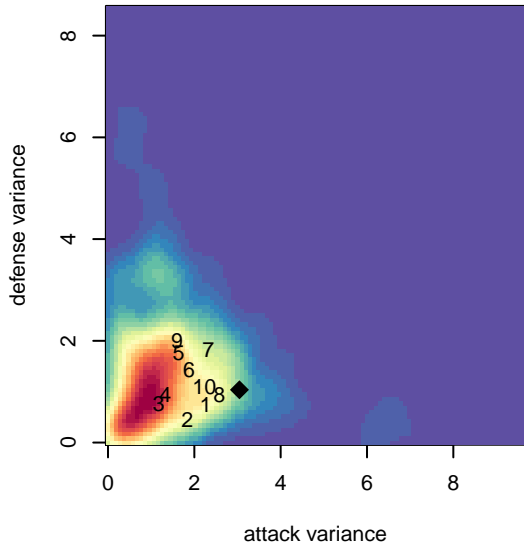

**attack and defense variance (black dot)
relative to other teams
and top 10 in region**

**attack and defense rating
relative to others at age
and all opponents in last 13 months**

Performance relative to 13 month average