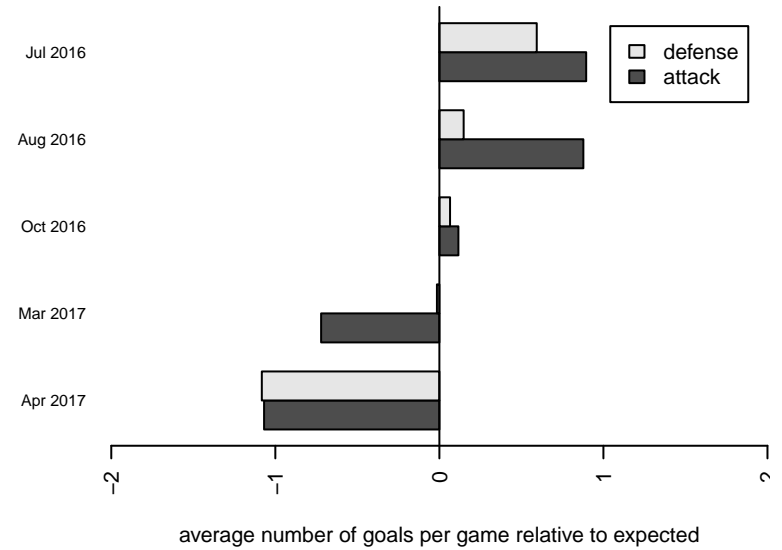

Performance relative to 13 month average