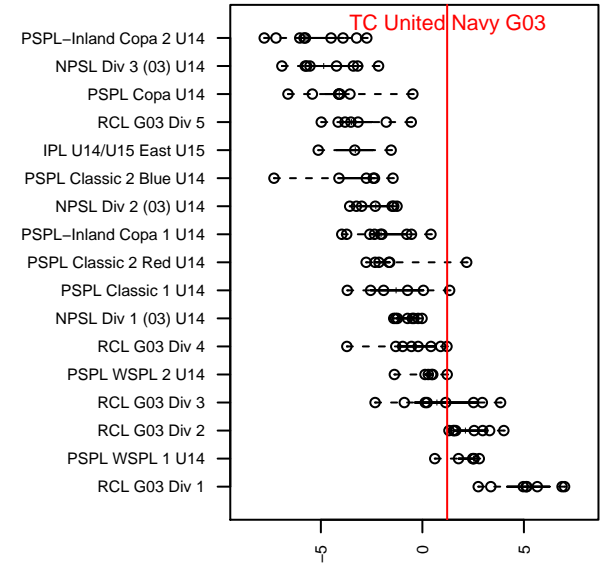

**attack and defense variance (black dot)
relative to other teams
and top 10 in region**

**attack and defense rating
relative to others at age
and all opponents in last 13 months**

Performance relative to 13 month average